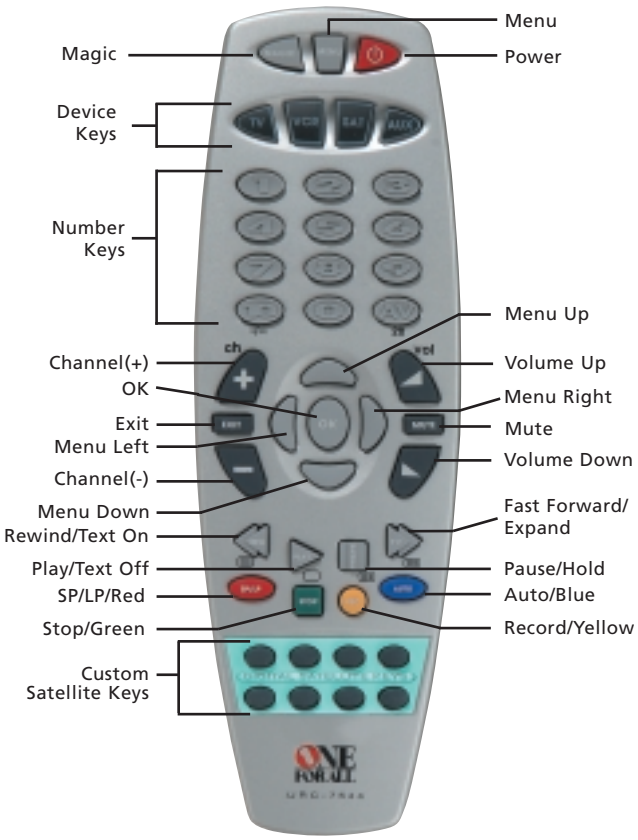

Table of Contents

QUICK SET-UP	2
QUICK SEARCH	3
INSTALLING THE BATTERIES	4
THE KEYPAD	4
INSTALLATION	
Setting up your Digital Satellite System	7
Setting up your other devices	8
The Search Method	9
SET-UP CODES	
Quick Code Reference	11
Televisions	11
Video Recorders	17
Satellite Receivers	20
Cable Converters	23
DVD Players	23
ADVANCED FEATURES	
Scan	24
Volume Punch Through	24
Menu	25
Colour and Brightness	25
Sleeptimer	26
Using the AUX Key	28
Changing the mode of a Device Key	29
TROUBLE-SHOOTING	
Helpful Hints (Problem and Solution)	30
Customer Service	31

About Your ONE FOR ALL 4 Digital

Your ONE FOR ALL 4 Digital Package contains:

- Your ONE FOR ALL 4 Digital Remote
- Your ONE FOR ALL 4 Digital Manual

Your manual is divided into two parts: set-up instructions and device codes. **You may need this guide again in the future, so please be sure to keep it.**

Your ONE FOR ALL 4 Digital needs 2 new "AA/LR6" alkaline batteries.

Your ONE FOR ALL 4 Digital can operate any combination of the following 4 devices: a Television, a Video Recorder or DVD Player and a Satellite Receiver or Cable Converter. The ONE FOR ALL 4 Digital is specially designed to provide full functionality of your Digital Satellite System (BskyB, ONdigital, Foxtel, Multichoice etc.). Of course the ONE FOR ALL 4 Digital can operate the basic functions of any satellite and cable converter as well. To find out how to install the ONE FOR ALL 4 Digital for your devices please refer to the pages within.

URC-7541/44